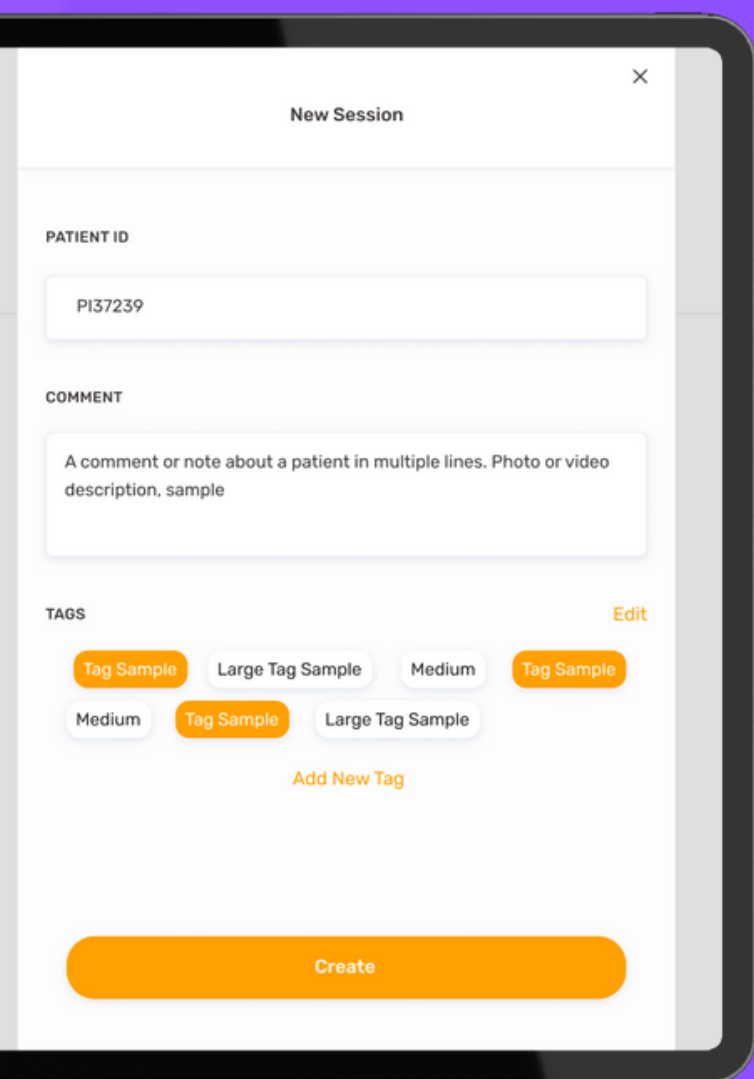

# How does it work?

**Micr<sup>o</sup>REC  
Connect**

It is automatically uploaded  
to your MicroREC Connect

Take a picture  
or a video

Instantly access it on  
all your devices

**The smartest way to manage your data.**

Store medical videos and  
images on MicroREC Connect

Transfer media captured  
with any device.

The most **user-friendly** way to **organize** your images and videos in a **secure place**.

## Exposure Control

Adjust the lighting to ensure that your images are clear and detailed.

## Zoom In & Focus Control

Get a closer look at the area of interest, while ensuring that you capture a perfectly sharp image.