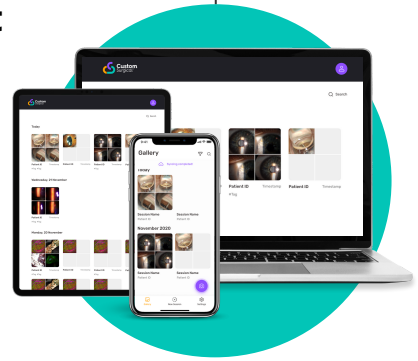

# MicroREC Connect

Data Management Made Easy

Keep your data safe and secure, access it from  
**any device, any time, from anywhere.**

# How does it work?

**Micr<sup>o</sup>REC  
Connect**

It is automatically uploaded  
to your MicroREC Connect

Take a picture  
or a video

Instantly access it on  
all your devices

**The smartest way to manage your data.**

Store medical videos and  
images on MicroREC Connect

Transfer media captured  
with any device.

The most **user-friendly** way to **organize** your images and videos in a **secure place**.