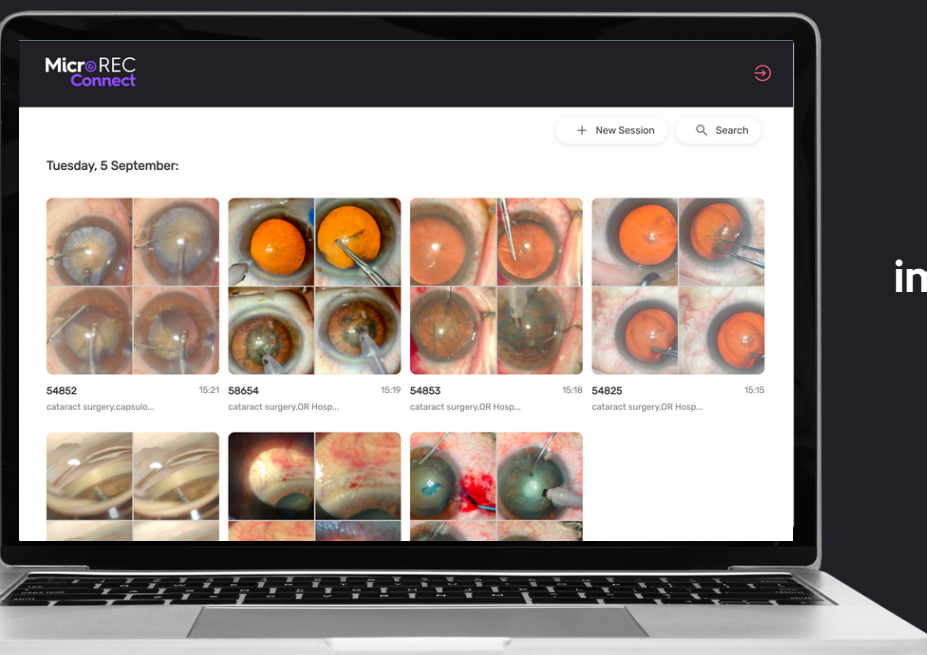

# How does it work?

**Micr<sup>o</sup>REC  
Connect**

It is automatically uploaded  
to your MicroREC Connect

Take a picture  
or a video

Instantly access it on  
all your devices

**The smartest way to manage your data.**

Store medical videos and  
images on MicroREC Connect

Transfer media captured  
with any device.

The most **user-friendly** way to **organize** your images and videos in a **secure place**.

## Exposure Control

Adjust the lighting to ensure that your images are clear and detailed.