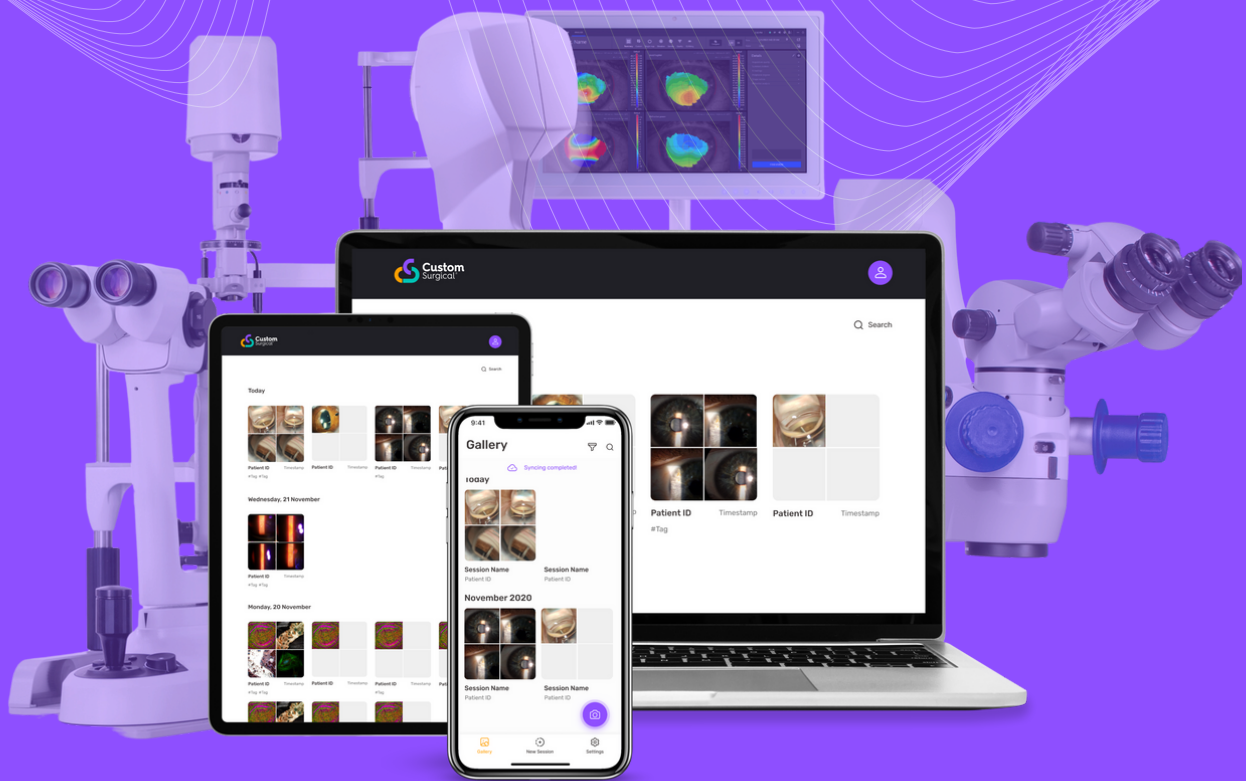

# MicroREC Connect

Data Management Made Easy

Keep your data safe and secure, access it from  
**any device, any time, from anywhere.**

# How does it work?

**Micr<sup>o</sup>REC  
Connect**

It is automatically uploaded  
to your MicroREC Connect

Take a picture  
or a video

Instantly access it on  
all your devices

**The smartest way to manage your data.**

Store medical videos and  
images on MicroREC Connect

Transfer media captured  
with any device.

The most **user-friendly** way to **organize** your images and videos in a **secure place**.

## Video Quality & Audio Control

Capture high-quality videos with excellent clarity and detail that are clear and easy to understand.